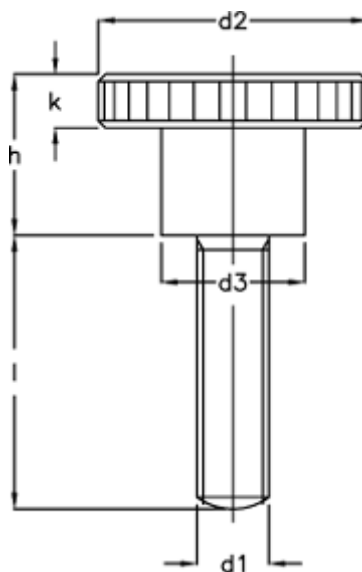

Article number: 207036161

Description: E+G Knurled thumb screw, st. steel  
DIN 464-M6-12-NI

## Measures

---

d1	= M6
d2	= 24
d3	= 12
H	= 15.0
K	= 5.0
Length l	= 12